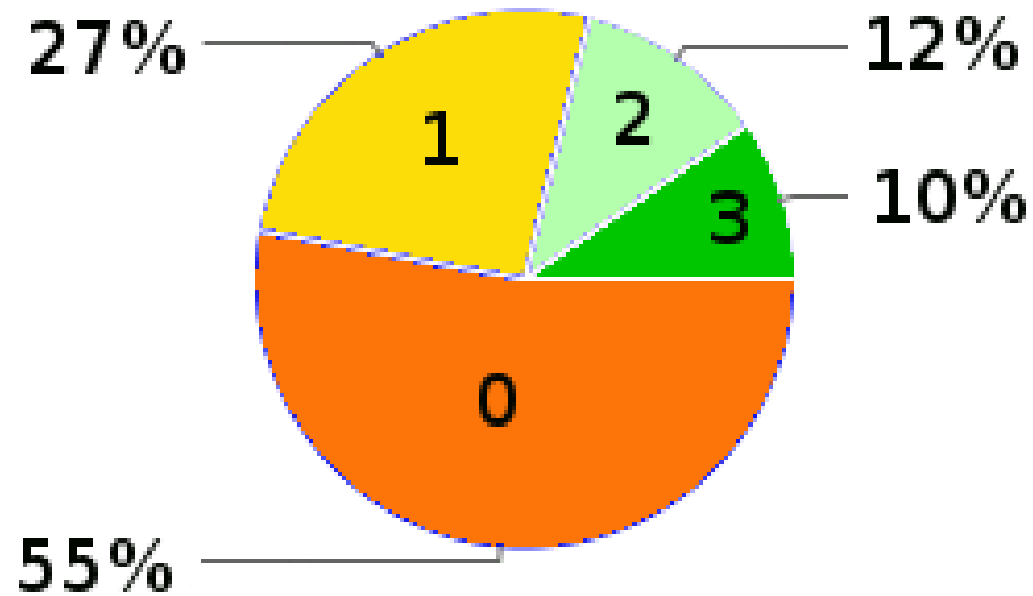

Energizing an Ubuntu Community

Randall Ross

Ubuntu Vancouver LoCo Buzz Generator

Of your three closest friends or family members how many use Ubuntu?

QUICK SWITCH GUIDE

Ubuntu 9.10 This chart is designed to help you find the software that replaces what you currently use. **It's all free.**